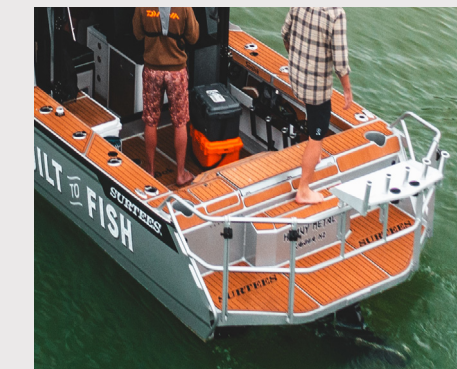

Offshore Diesel Inboard Transom with Transom Cage.

YOUR SURTEES CAN BE PAINTED ANY COLOUR YOU CHOOSE.

Your Surtees can be painted any colour you choose. Just let your dealer know and we'll make it happen. If you don't have a colour in mind and are not sure where to start, see below for our range of most popular Surtees colours†.