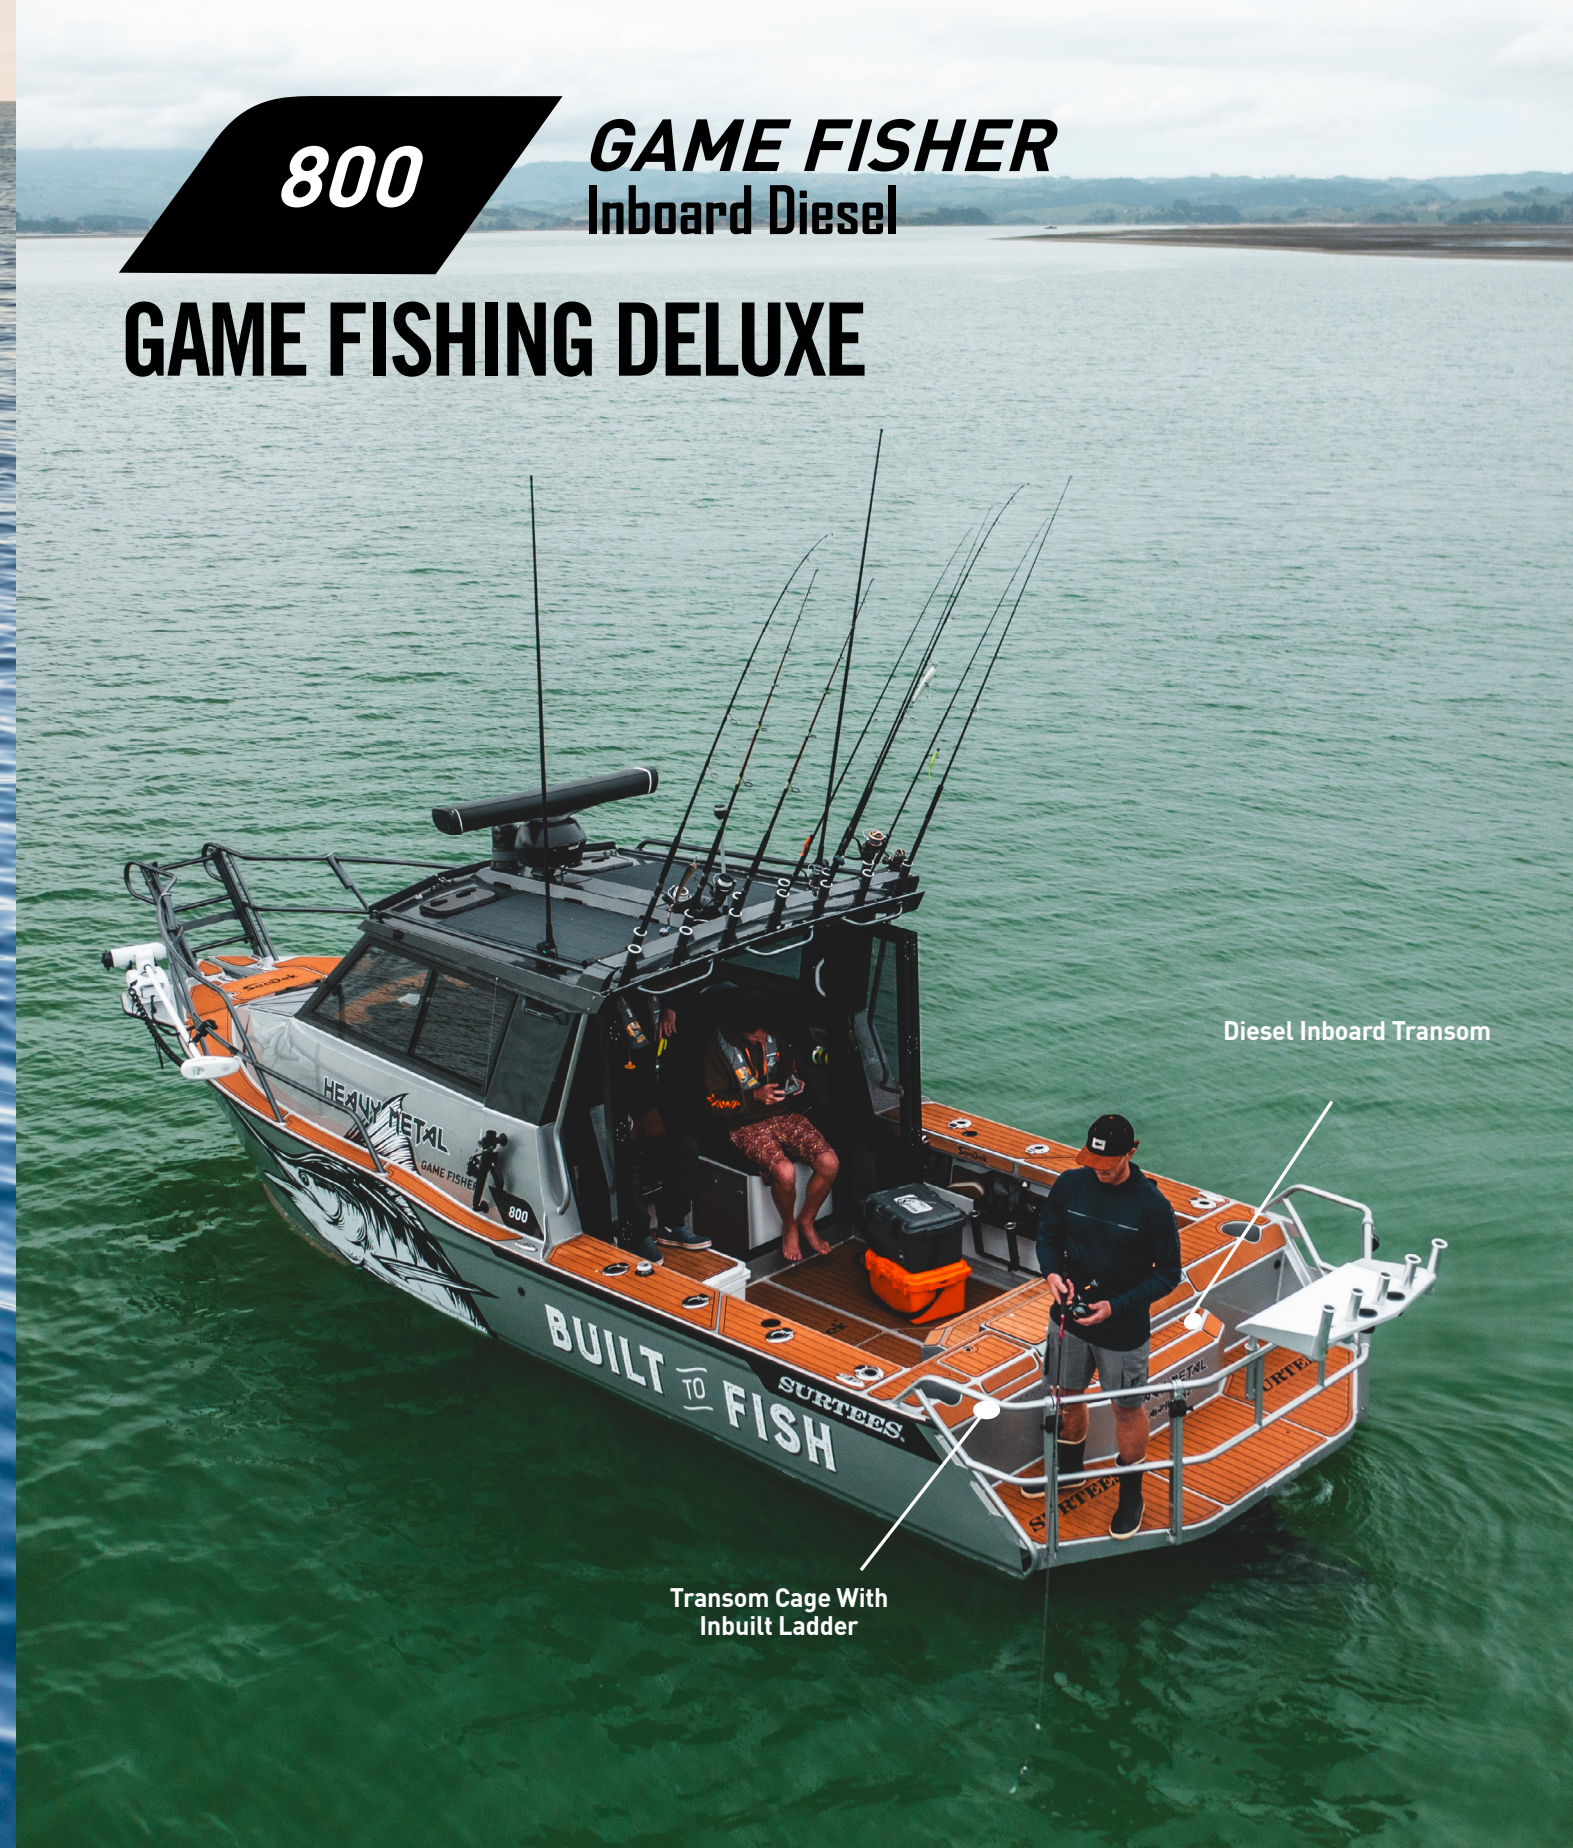

GAME FISHING DELUXE

Diesel Inboard Transom

Transom Cage With Inbuilt Ladder

- Transom Cage with inbuilt Ladder
- Tuna Tubes built in Transom
- Diesel inboard transom
- Dome Radar Mount On Roof
- Evolution 360 Degree
- Rod Holder
- Roof Mounted Light Bar
- Marinc Search Light With Wireless Remote
- Open Array Radar
- Triple Rocket Launcher
- And lots more – talk to your dealer or visit www.surteesboats.com