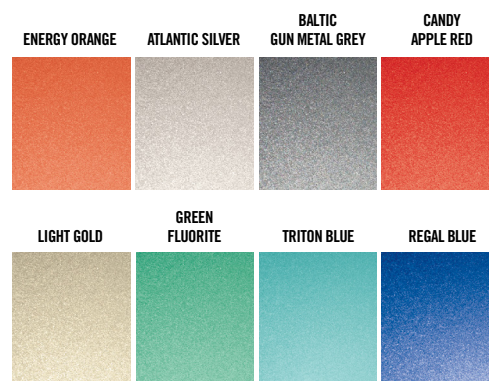

Your Surtees can be painted any colour you choose. Just let your dealer know and we'll make it happen. If you don't have a colour in mind and are not sure where to start, see below for our range of most popular Surtees colours[†].

SOLID COLOURS

METALLIC COLOURS

FINISHING OPTIONS

1. Unpainted.
2. Painted Sides (Solid or Metallic) Nyalic the rest.
3. Painted Sides, Cabin, Topsides and Transom (Solid or Metallic) Nyalic the rest.

4. Painted Roof & Rails