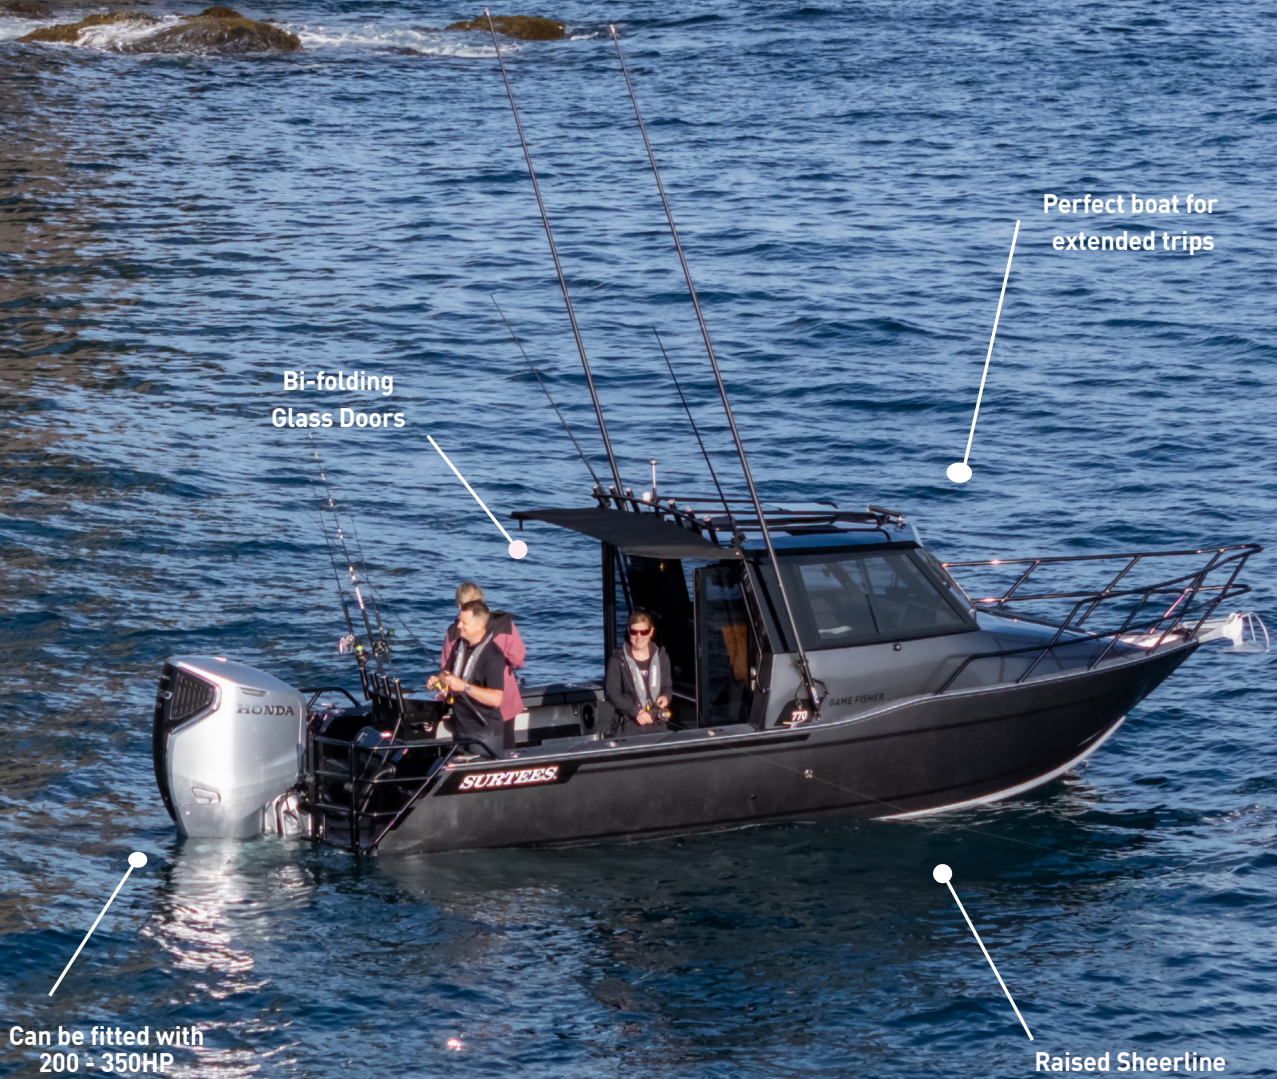

770

GAME FISHER

A NEW ERA OF PREMIUM

The 770 is raising the bar - new superior looks with the raised sheerline

OPTIONAL EXTRAS AVAILABLE:

1. Transom Cage
   - SeaDek
   - Storage Cover
   - Window Wipers
   - Trim Tabs
   - Dive Ladder
   - Roof Hatches
   - Garmin Kraken
   - Outriggers
   - Ski Pole
   - Wash Down Pump
   - Underwater Lights
   - Stereo
   - Shade extension
2. And lots more – talk to your dealer or visit www.surteesboats.com