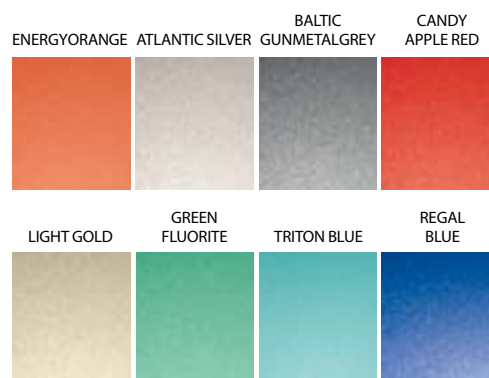

YOUR SURTEES CAN BE PAINTED ANY COLOUR YOU CHOOSE.

Your Surtees can be painted any colour you choose. Just let your dealer know and we'll make it happen. If you don't have a colour in mind and are not sure where to start, see below for our range of most popular Surtees colours.

SOLID COLOURS

METALLIC COLOURS

FINISHING OPTIONS

1. Unpainted.
2. Painted Sides (Solid or Metallic) Nyalic the rest.
3. Painted Sides, Cabin, Topsides and Transom (Solid or Metallic) Nyalic the rest.
4. Painted Roof & Rails